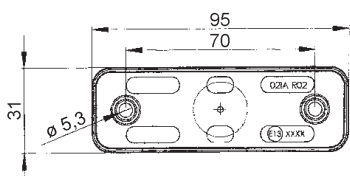

LED CONTOUR/POSITION LIGHT PRO 24V

Art. No.	0812 42 451
P. Qty.	2
Lamp type	LED
Colour of light	White
Cable connection	90° HOTMELT connection
Cable length	0.5 m
Nominal voltage	24 V/DC
Power rating	0.8 W
Length	95 mm
Width	31 mm
Approval mark	ADR, ECE
IP protection class	IP 68

Related products	Art. No.
Thin-walled heat-shrink hose	0771 809 53
Bracket	0812 42 955

Universal

- Compact design
- 100% watertight thanks to cable connection using HOTMELT method

Notice

The HOTMELT method is a special process that entails thermal bonding of the cable to the lamp housing to provide a watertight seal and permanent attachment.

LED CONTOUR/TAIL LIGHT PRO 24V

Art. No.	0812 42 450
P. Qty.	2
Lamp type	LED
Colour of light	Red
Cable connection	90° HOTMELT connection
Cable length	0.5 m
Nominal voltage	24 V/DC
Power rating	0.8 W
Length	95 mm
Width	31 mm
Approval mark	ADR, ECE
IP protection class	IP 68