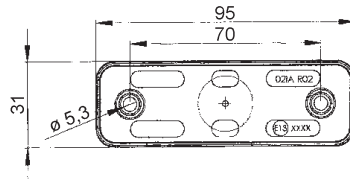

LED CONTOUR/POSITION LIGHT PRO 24V

Art. No.	0812 42 451
P. Qty.	2
Lamp type	LED
Colour of light	White
Cable connection	90° HOTMELT connection
Cable length	0.5 m
Nominal voltage	24 V/DC
Power rating	0.8 W
Length	95 mm
Width	31 mm
Approval mark	ADR, ECE
IP protection class	IP 68

Related products	Art. No.
Thin-walled heat-shrink hose	0771 809 53
Bracket	0812 42 955

Universal

- Compact design
- 100% watertight thanks to cable connection using HOTMELT method

Notice

The HOTMELT method is a special process that entails thermal bonding of the cable to the lamp housing to provide a watertight seal and permanent attachment.

LED CONTOUR/TAIL LIGHT PRO 24V

Art. No.	0812 42 450
P. Qty.	2
Lamp type	LED
Colour of light	Red
Cable connection	90° HOTMELT connection
Cable length	0.5 m
Nominal voltage	24 V/DC
Power rating	0.8 W
Length	95 mm
Width	31 mm
Approval mark	ADR, ECE
IP protection class	IP 68